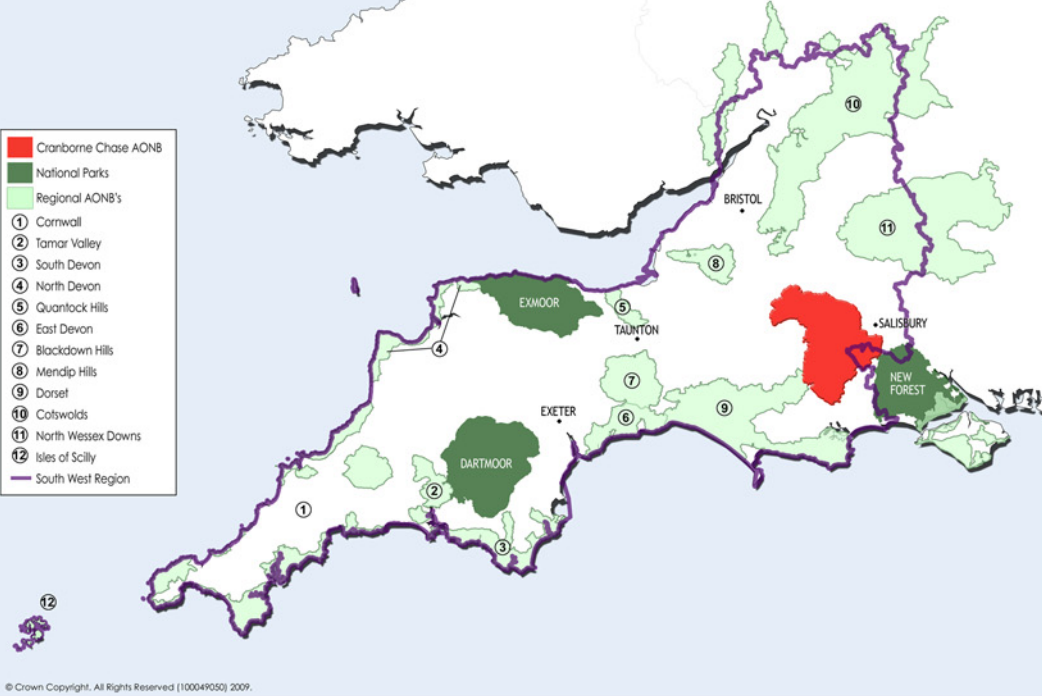

Cranborne Chase & West Wiltshire Downs

Area of Outstanding Natural Beauty

South West Context

- Cranborne Chase AONB
- National Parks
- Regional AONB's
- ① Cornwall
- ② Tamar Valley
- ③ South Devon
- ④ North Devon
- ⑤ Quantock Hills
- ⑥ East Devon
- ⑦ Blackdown Hills
- ⑧ Mendip Hills
- ⑨ Dorset
- ⑩ Cotswolds
- ⑪ North Wessex Downs
- ⑫ Isles of Scilly

Cranborne AONB Area: 983.32 sq km

Population: 33,071 (2001 Census)