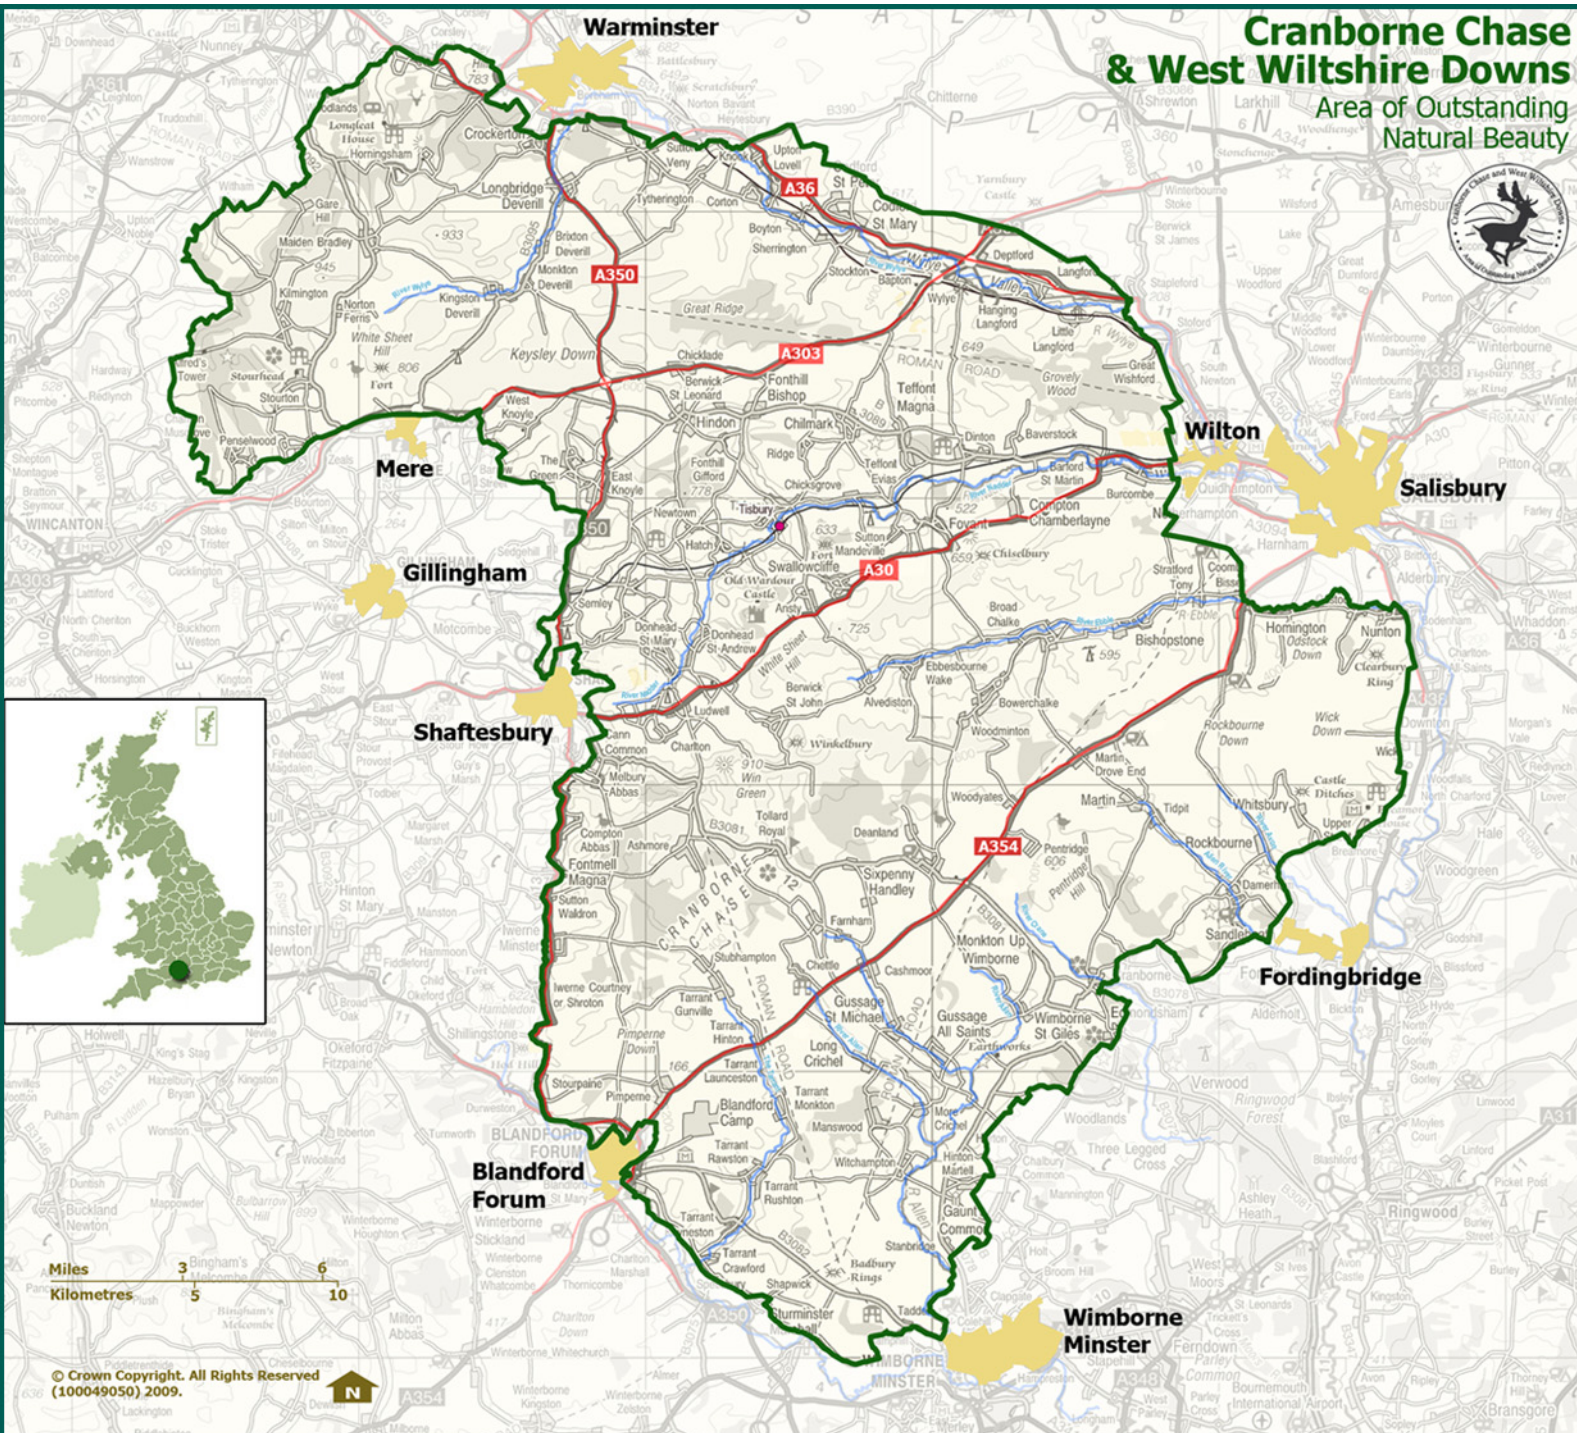

Cranborne Chase & West Wiltshire Downs

Area of Outstanding Natural Beauty

South West Context

- Cranborne Chase AONB
- National Parks
- Regional AONB's
- ① Cornwall
- ② Tamar Valley
- ③ South Devon
- ④ North Devon
- ⑤ Quantock Hills
- ⑥ East Devon
- ⑦ Blackdown Hills
- ⑧ Mendip Hills
- ⑨ Dorset
- ⑩ Cotswolds
- ⑪ North Wessex Downs
- ⑫ Isles of Scilly

Cranborne AONB Area: 983.32 sq km

Population: 33,071 (2001 Census)