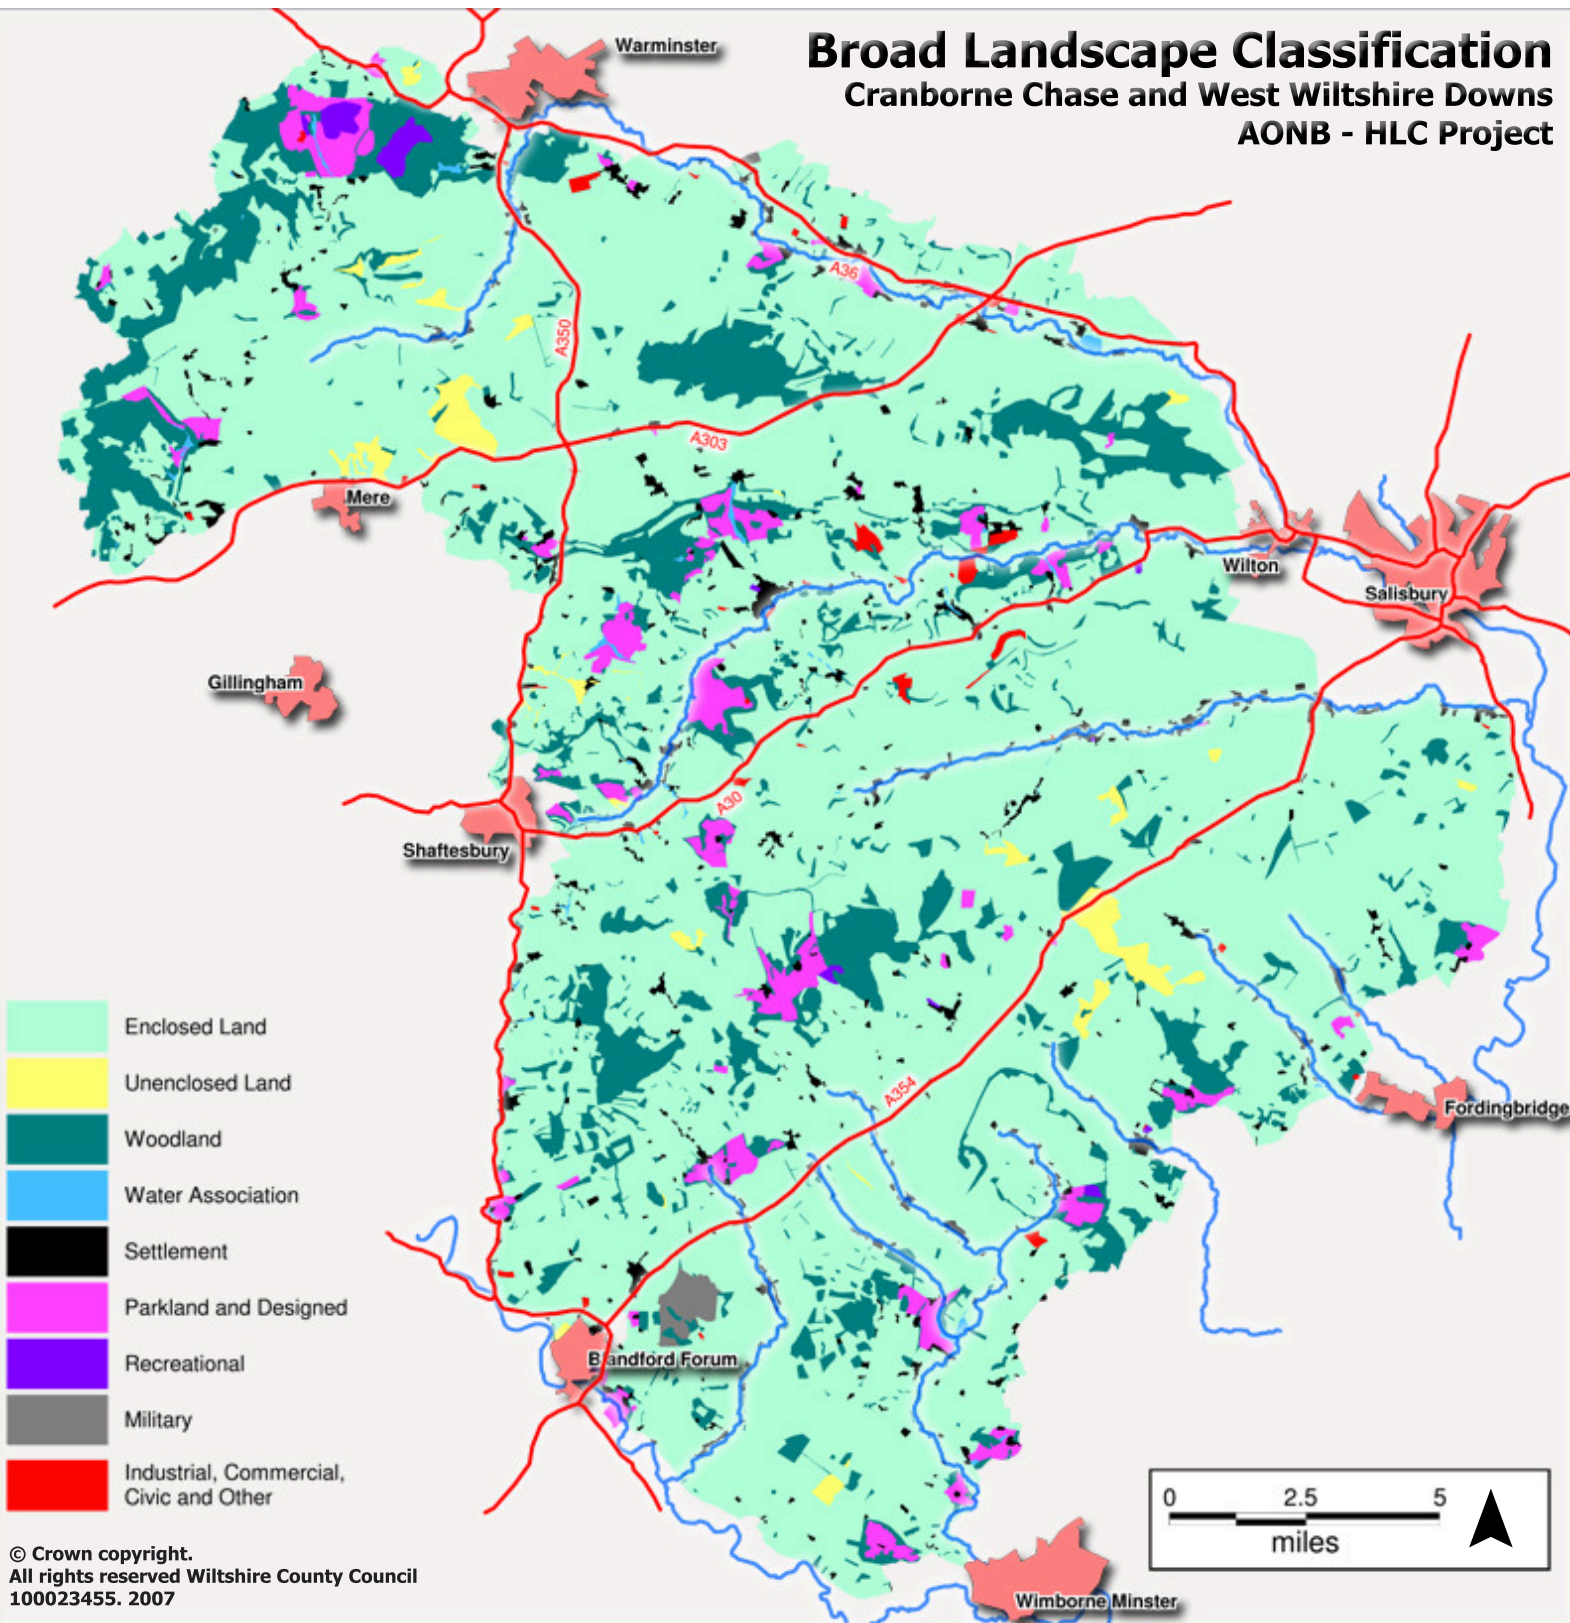

Broad Landscape Classification

Cranborne Chase and West Wiltshire Downs

AONB - HLC Project

© Crown copyright.
All rights reserved Wiltshire County Council
100023455. 2007