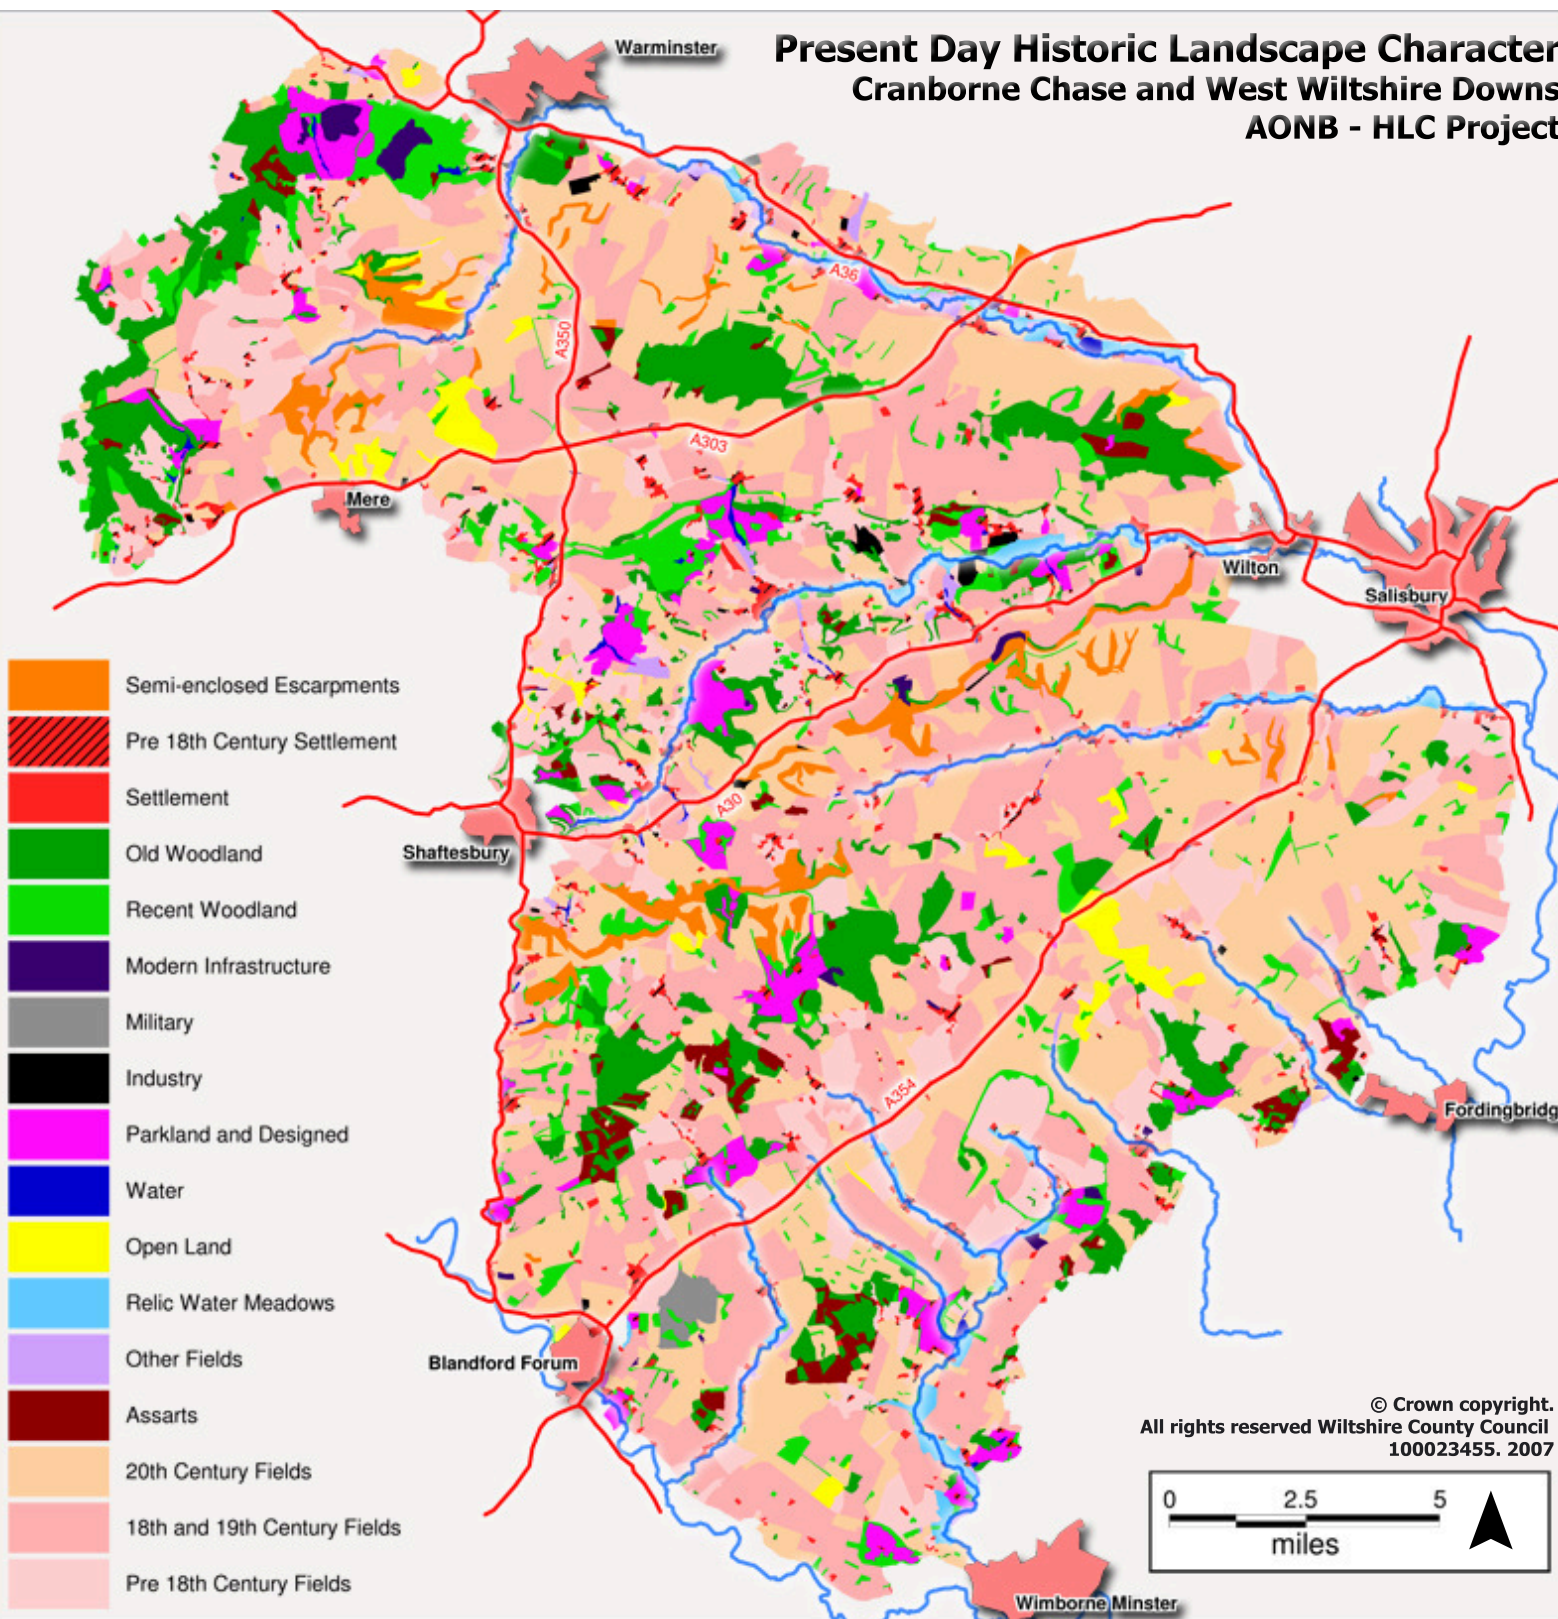

Present Day Historic Landscape Character

Cranborne Chase and West Wiltshire Downs

AONB - HLC Project

- Semi-enclosed Escarpments
- Pre 18th Century Settlement
- Settlement
- Old Woodland
- Recent Woodland
- Modern Infrastructure
- Military
- Industry
- Parkland and Designed
- Water
- Open Land
- Relic Water Meadows
- Other Fields
- Assarts
- 20th Century Fields
- 18th and 19th Century Fields
- Pre 18th Century Fields