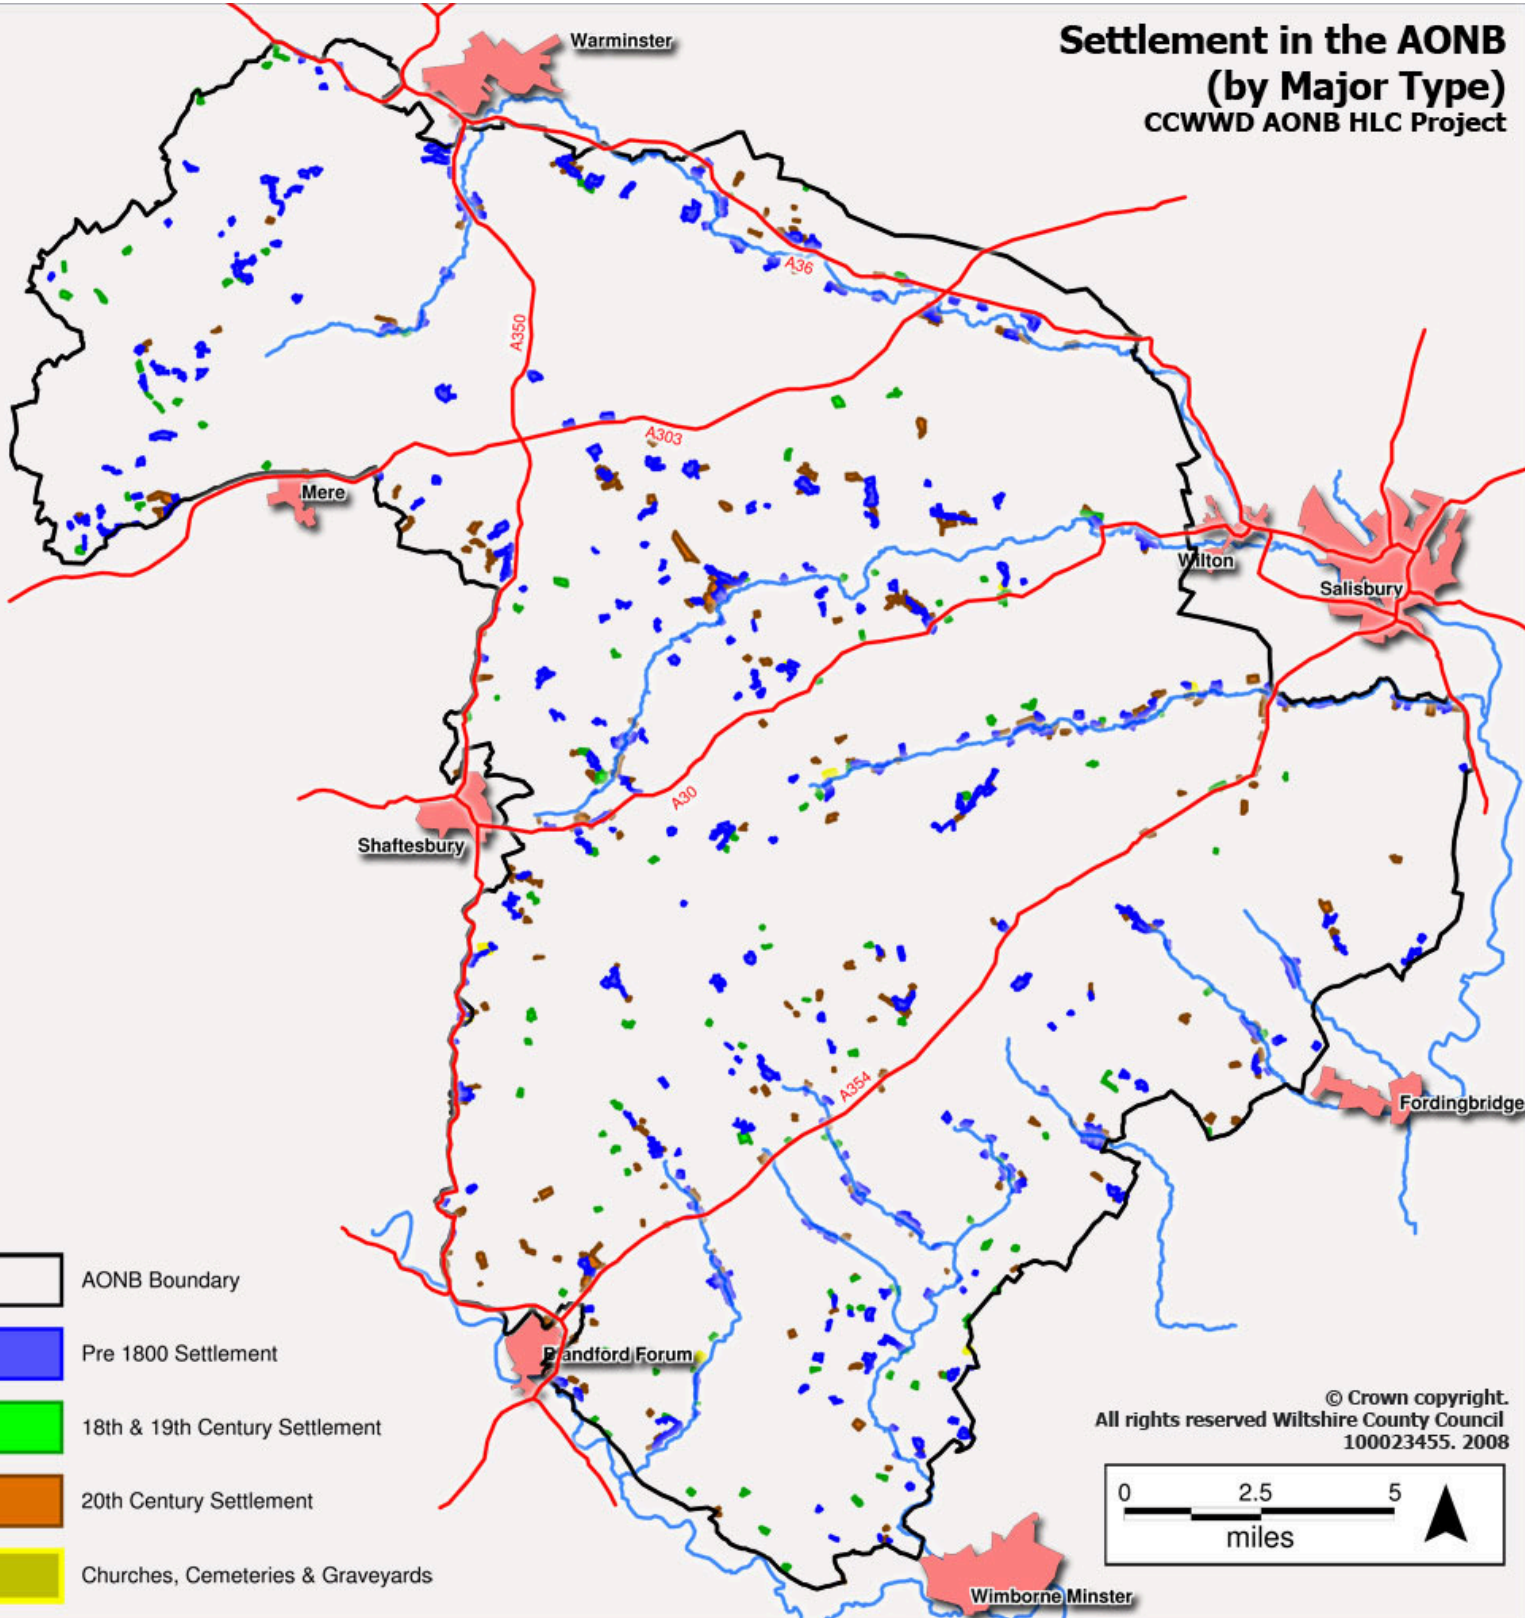

Settlement in the AONB (by Major Type)

CCWWD AONB HLC Project

-  AONB Boundary
-  Pre 1800 Settlement
-  18th & 19th Century Settlement
-  20th Century Settlement
-  Churches, Cemeteries & Graveyards

© Crown copyright.
All rights reserved Wiltshire County Council
100023455. 2008